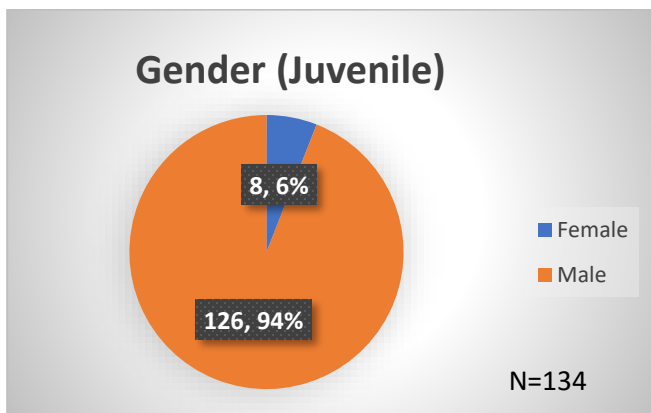

Daily Data Dashboard – August 9, 2023

Demographics for JTDC Population

Wednesday Morning Midnight Count

Total # of probation Involved youth¹: 1,279

¹ Probation Active: Any youth who is pending sentencing with an active social history, has been formally placed on probation or supervision with Cook County Juvenile Probation on the date of the report.

*Age, Gender and Race for Criminal Court population (N=2) is not represented in this report.

Data sources: cFive Supervisor – Probation Population and RMIS – JTDC Population

Daily Data Dashboard – August 9, 2023
Demographics for JTDC Population
Wednesday Morning Midnight Count