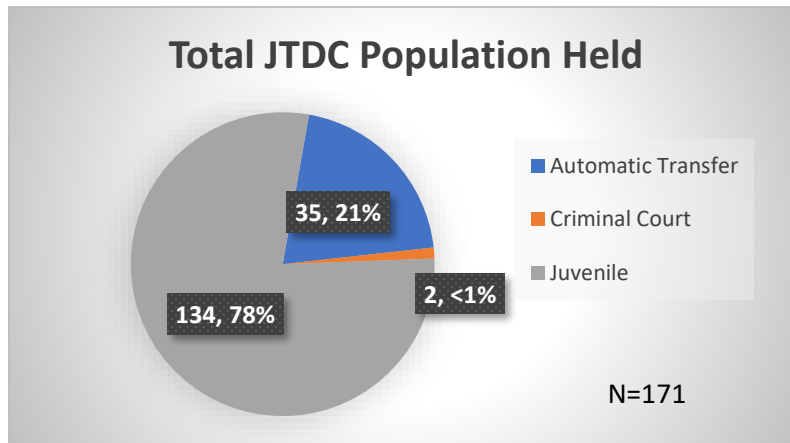

Daily Data Dashboard – August 9, 2023

Demographics for JTDC Population

Wednesday Morning Midnight Count

Total # of probation Involved youth¹: 1,279

¹ Probation Active: Any youth who is pending sentencing with an active social history, has been formally placed on probation or supervision with Cook County Juvenile Probation on the date of the report.

*Age, Gender and Race for Criminal Court population (N=2) is not represented in this report.

Data sources: cFive Supervisor – Probation Population and RMIS – JTDC Population

Daily Data Dashboard – August 9, 2023
Demographics for JTDC Population
Wednesday Morning Midnight Count