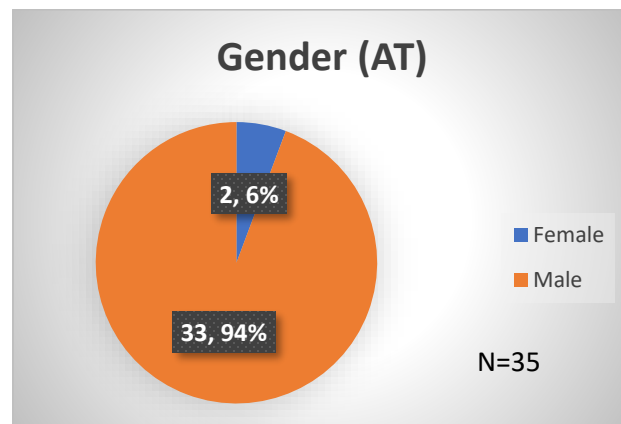

Daily Data Dashboard – August 9, 2023

Demographics for JTDC Population

Wednesday Morning Midnight Count

Total # of probation Involved youth¹: 1,279

¹ Probation Active: Any youth who is pending sentencing with an active social history, has been formally placed on probation or supervision with Cook County Juvenile Probation on the date of the report.

*Age, Gender and Race for Criminal Court population (N=2) is not represented in this report.

Data sources: cFive Supervisor – Probation Population and RMIS – JTDC Population

Daily Data Dashboard – August 9, 2023
Demographics for JTDC Population
Wednesday Morning Midnight Count