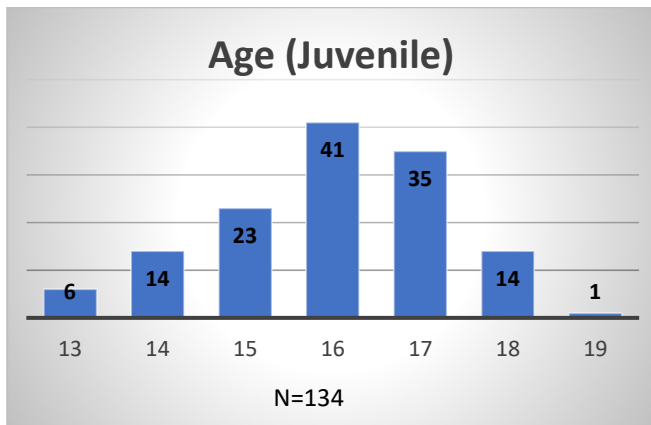

Daily Data Dashboard – August 9, 2023

Demographics for JTDC Population

Wednesday Morning Midnight Count

Total # of probation Involved youth¹: 1,279

¹ Probation Active: Any youth who is pending sentencing with an active social history, has been formally placed on probation or supervision with Cook County Juvenile Probation on the date of the report.

*Age, Gender and Race for Criminal Court population (N=2) is not represented in this report.

Data sources: cFive Supervisor – Probation Population and RMIS – JTDC Population

Daily Data Dashboard – August 9, 2023
Demographics for JTDC Population
Wednesday Morning Midnight Count