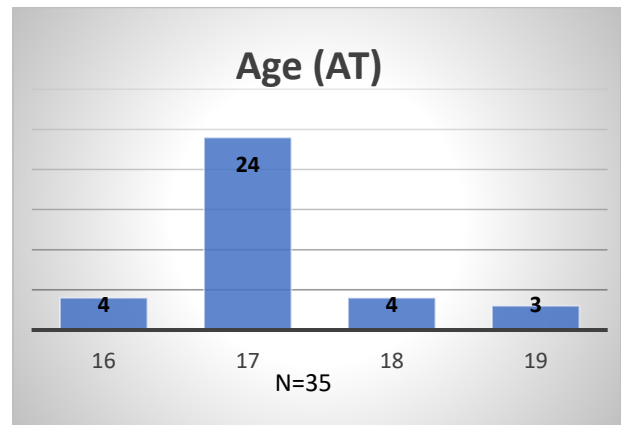

Daily Data Dashboard – August 9, 2023

Demographics for JTDC Population

Wednesday Morning Midnight Count

Total # of probation Involved youth¹: 1,279

¹ Probation Active: Any youth who is pending sentencing with an active social history, has been formally placed on probation or supervision with Cook County Juvenile Probation on the date of the report.

*Age, Gender and Race for Criminal Court population (N=2) is not represented in this report.

Data sources: cFive Supervisor – Probation Population and RMIS – JTDC Population

Daily Data Dashboard – August 9, 2023
Demographics for JTDC Population
Wednesday Morning Midnight Count